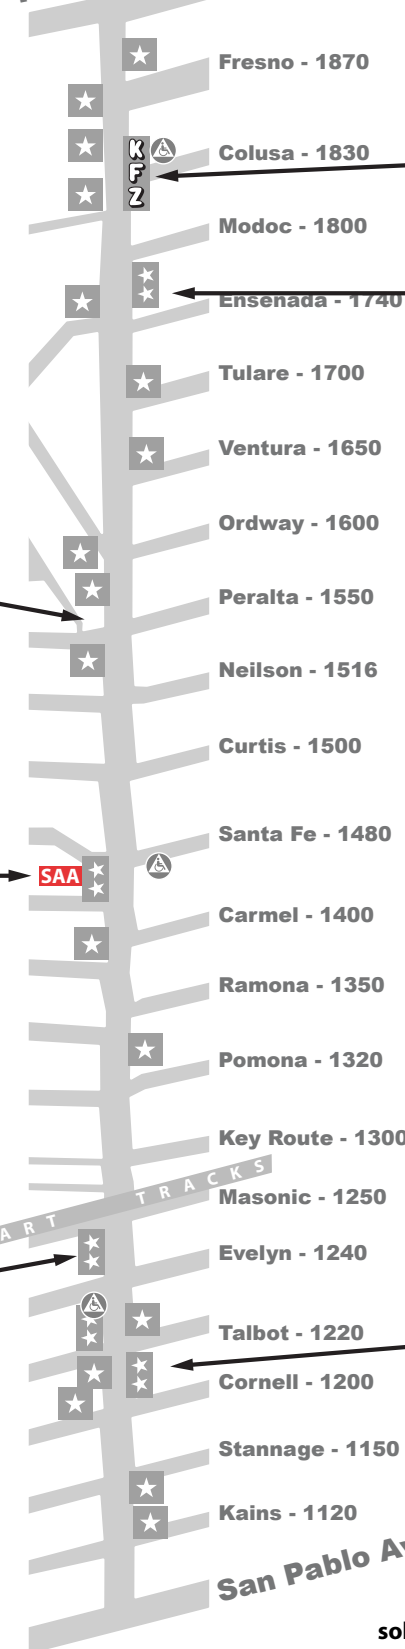

Face-Painting by EBFP(FREE)

Solcar Choo Choo Train (FREE)

12-5 (with breaks)

Anthony Arya 🎵

2-3:30

Magician Jonathon Strange

The Alameda

Santa Solano 12-3