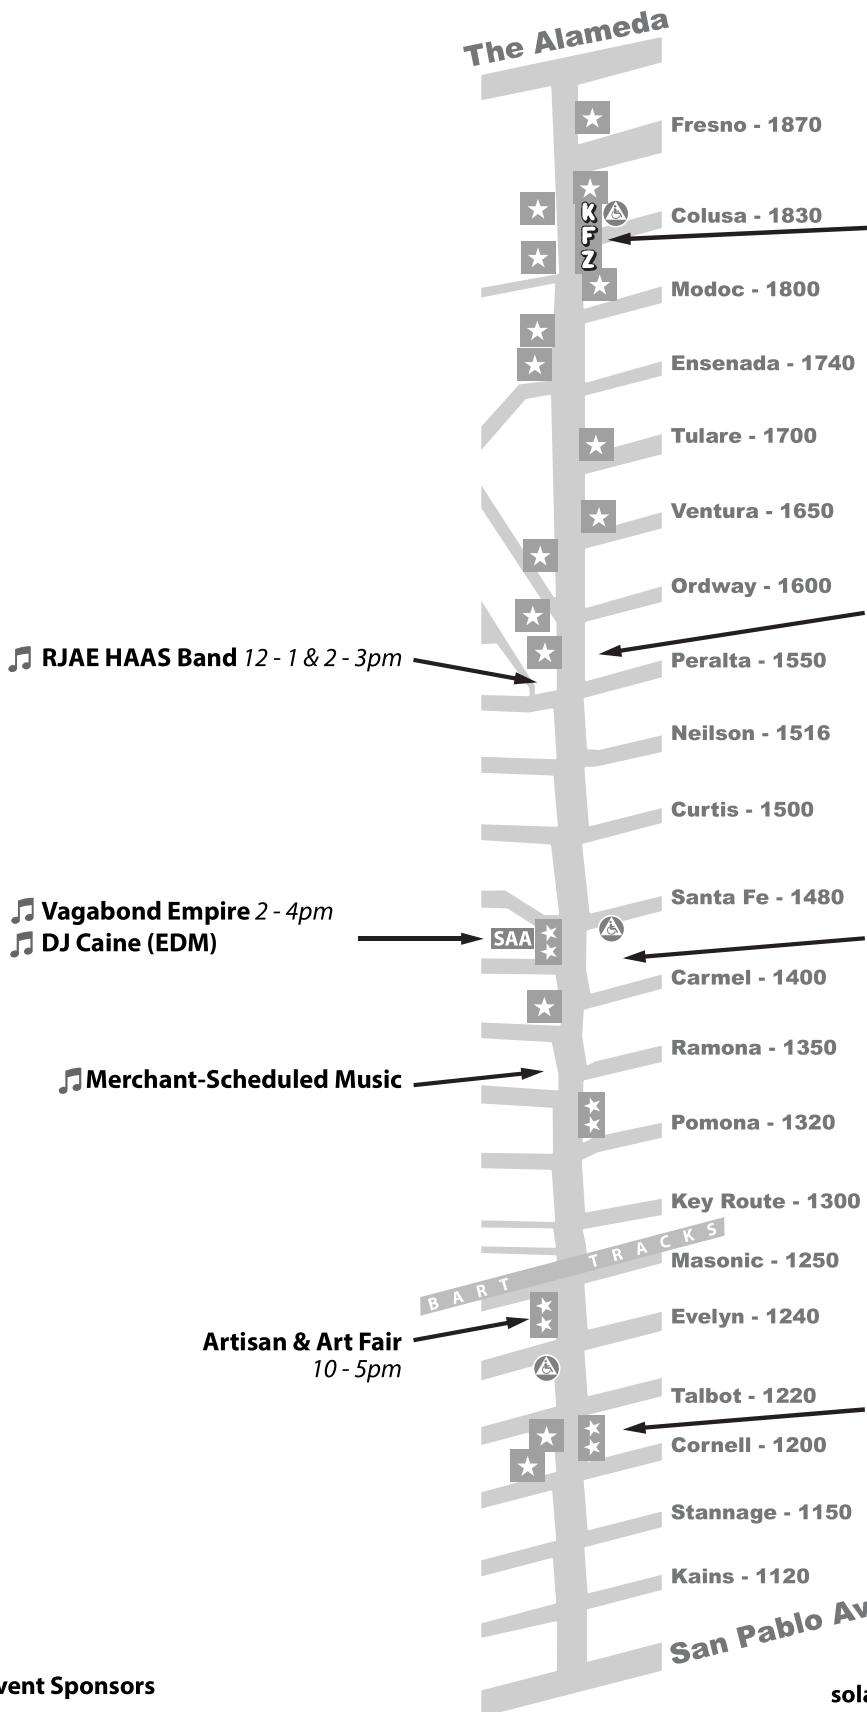

# SUMMER ON SOLANO

Saturday 6/15/24 Berkeley/Albany, noon - 5pm

The Alameda

### Artisan and Art Fair

Abrams Claghorn Gallery 10-5pm  
1251 Solano x Masonic

## Entertainment Sorted by Address:

**Kenny the Clown**  
Roaming, 12-5pm

**Joel Koosed, Musician**  
1830 Solano 12-2pm

**DJ Caine (EDM)**  
1820 & 1451 Solano

**Merchant-Scheduled Music (?)**  
1564 Solano

## **PARTICIPANTS** Sorted by Address (!) Hours of participation may vary

- **Ruby Rugs**, 1882 Solano x The Alameda
- **Of All Places Market**, 1841 Solano x Fresno
- **Fern's Garden**, 1831 Solano x Colusa
- **Pizza Twist**, 1821 Solano x Colusa
- **KAI Real Estate**, 1820 Solano x Colusa
- **Oaks Jewelers**, 1783 Solano x Modoc
- **Sue Johnson: Custom Lamps & Shades**  
1745 Solano x Ensenada
- **Frank Bliss - State Farm Insurance**  
1700 Solano x Tulare
- **Antiques on Solano**, 1652 Solano x Ventura
- **Sundhari Spa**, 1605 Solano x Tacoma
- **Fillgood.co**, 1579 Solano x Peralta
- **SAA Event Information**  
1451 Solano x Santa Fe
- **Artisan Spice**, 1451 Solano x Santa Fe
- **TEAMFAST Realty**, 1451 Solano x Santa Fe
- **WePerform Org**, 1451 Solano x Santa Fe
- **Gordo Taqueria**, 1423 Solano x San Carlos
- **Flowerland**, 1330 Solano x Pomona
- **Nourish Osteo & Wellness**,  
1225-B Solano x Talbot
- **Oaktown Spice Shop**, 1224 Solano x Talbot
- **Morningtide**, 847 Cornell
- **Kona Ice**, 1219 Solano x Cornell
- **Albany Psychic**, 1216 Solano x Cornell
- **Alix Clo**, 1216 Solano x Cornell
- **Feng Shui Bracelets & More**  
1216 Solano x Cornell
- **IBX Fitness**, 1216 Solano x Cornell
- **Nice & Short Bakery**  
1216 Solano x Cornell
- **Peter Leopold Chiropractic**  
1216 Solano x Cornell
- **Simply Salma's Treasures**  
1216 Solano x Cornell
- **Soma Yoga & Wellness**  
1216 Solano x Cornell
- **StretchLab – Albany**, 1216 Solano x Cornell